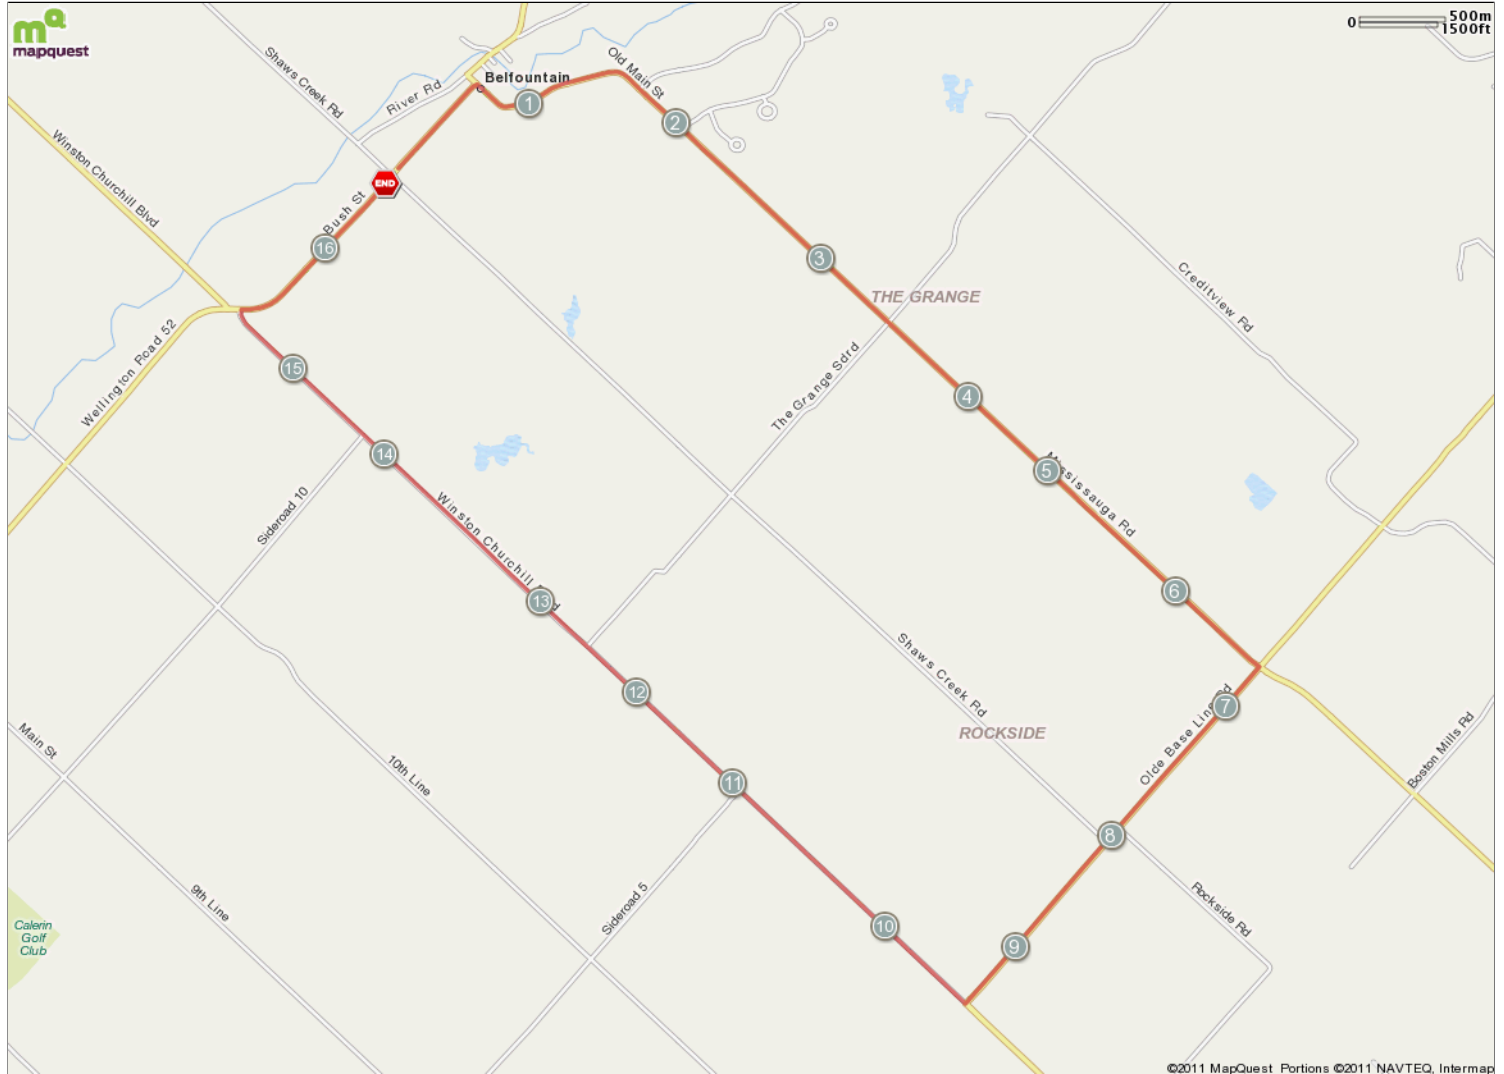

belfountain 16.7 km tt

Starts In Belfountain, Canada

16.7 kilometers

Description

belfountain 16-7 km tt

Starts In Belfountain, Canada

Notes		
AT	FOR	NOTES
START	 0.7 km.	Head northeast on Bush St/ Regional Road 11 toward Mississauga Rd
0.7 km.	 6.08 km.	Turn right onto Mississauga Rd/ Regional Road 1 S (signs for Mississauga Road)
6.78 km.	 0.07 km.	Head southeast on Mississauga Rd/ Regional Road 1 S toward Olde Base Line Rd/ Regional Road 12
6.85 km.	 2.71 km.	Turn right onto Olde Base Line Rd/ Regional Road 12
9.56 km.	 1.13 km.	Turn right onto Winston Churchill Blvd/ Regional Road 19

Notes		
AT	FOR	NOTES
10.69 km.	 4.9 km.	Head northwest on Winston Churchill Blvd/ Regional Road 19 toward Sideroad 5
15.59 km.		Turn right onto Bush St/ Regional Road 11