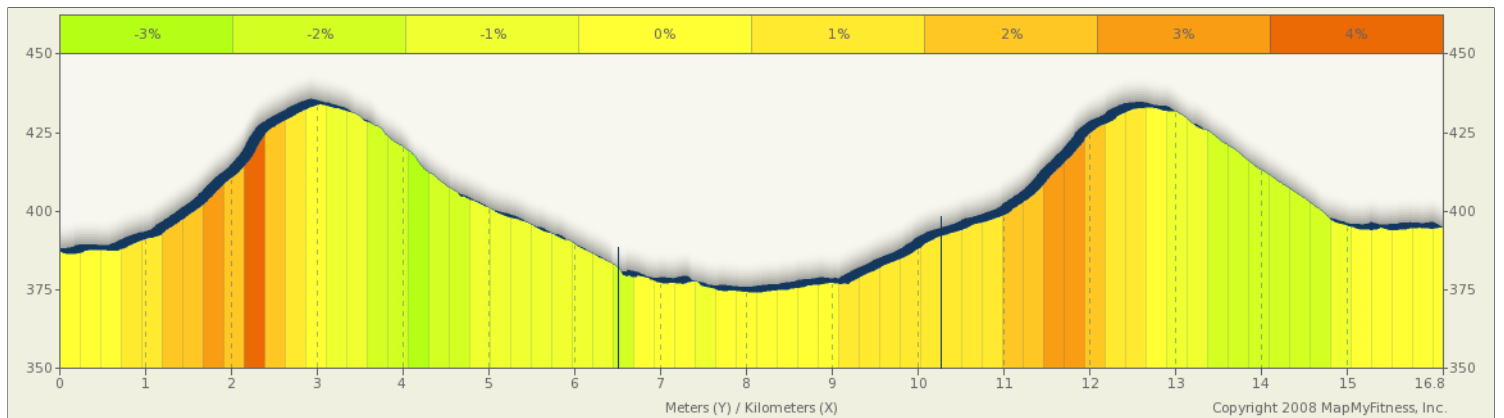

belfountain 16.7 km tt

Starts In Belfountain, Canada

16.7 kilometers

Description

belfountain 16-7 km tt

Starts In Belfountain, Canada

Notes		
AT	FOR	NOTES
START	 0.7 km.	Head northeast on Bush St/ Regional Road 11 toward Mississauga Rd
0.7 km.	 6.08 km.	Turn right onto Mississauga Rd/ Regional Road 1 S (signs for Mississauga Road)
6.78 km.	 0.07 km.	Head southeast on Mississauga Rd/ Regional Road 1 S toward Olde Base Line Rd/ Regional Road 12
6.85 km.	 2.71 km.	Turn right onto Olde Base Line Rd/ Regional Road 12
9.56 km.	 1.13 km.	Turn right onto Winston Churchill Blvd/ Regional Road 19

Notes		
AT	FOR	NOTES
10.69 km.	 4.9 km.	Head northwest on Winston Churchill Blvd/ Regional Road 19 toward Sideroad 5
15.59 km.		Turn right onto Bush St/ Regional Road 11