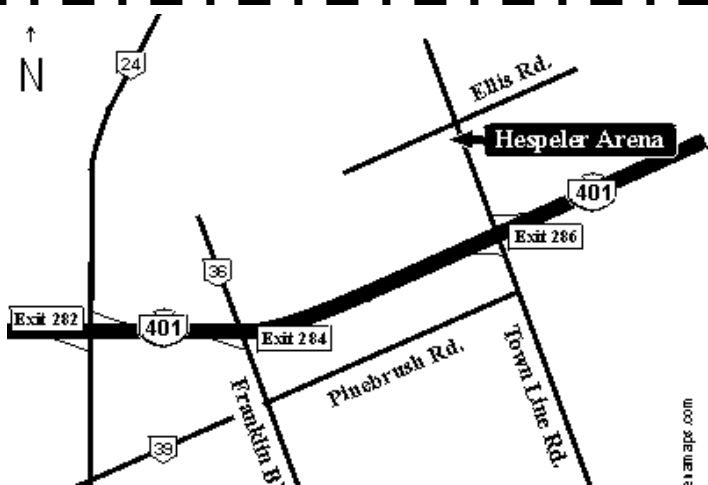

Hespeler Gran Prix of Cyclocross

Presented by:

Sunday December 13/2009
Hespeler Arena (2mins off the 401)
Cambridge, ONTARIO

Entry Fee:
Under19 -\$30.00
Seniors/Masters -\$35.00

*Spectator Friendly! Very fast, flat FUN course, new feature, lots of prizes...AND FUN
The Hub does not disappoint.....
Course will be fully taped with one set of barriers and maybe a run up...
Coffee from The Coffee Peddler on site*